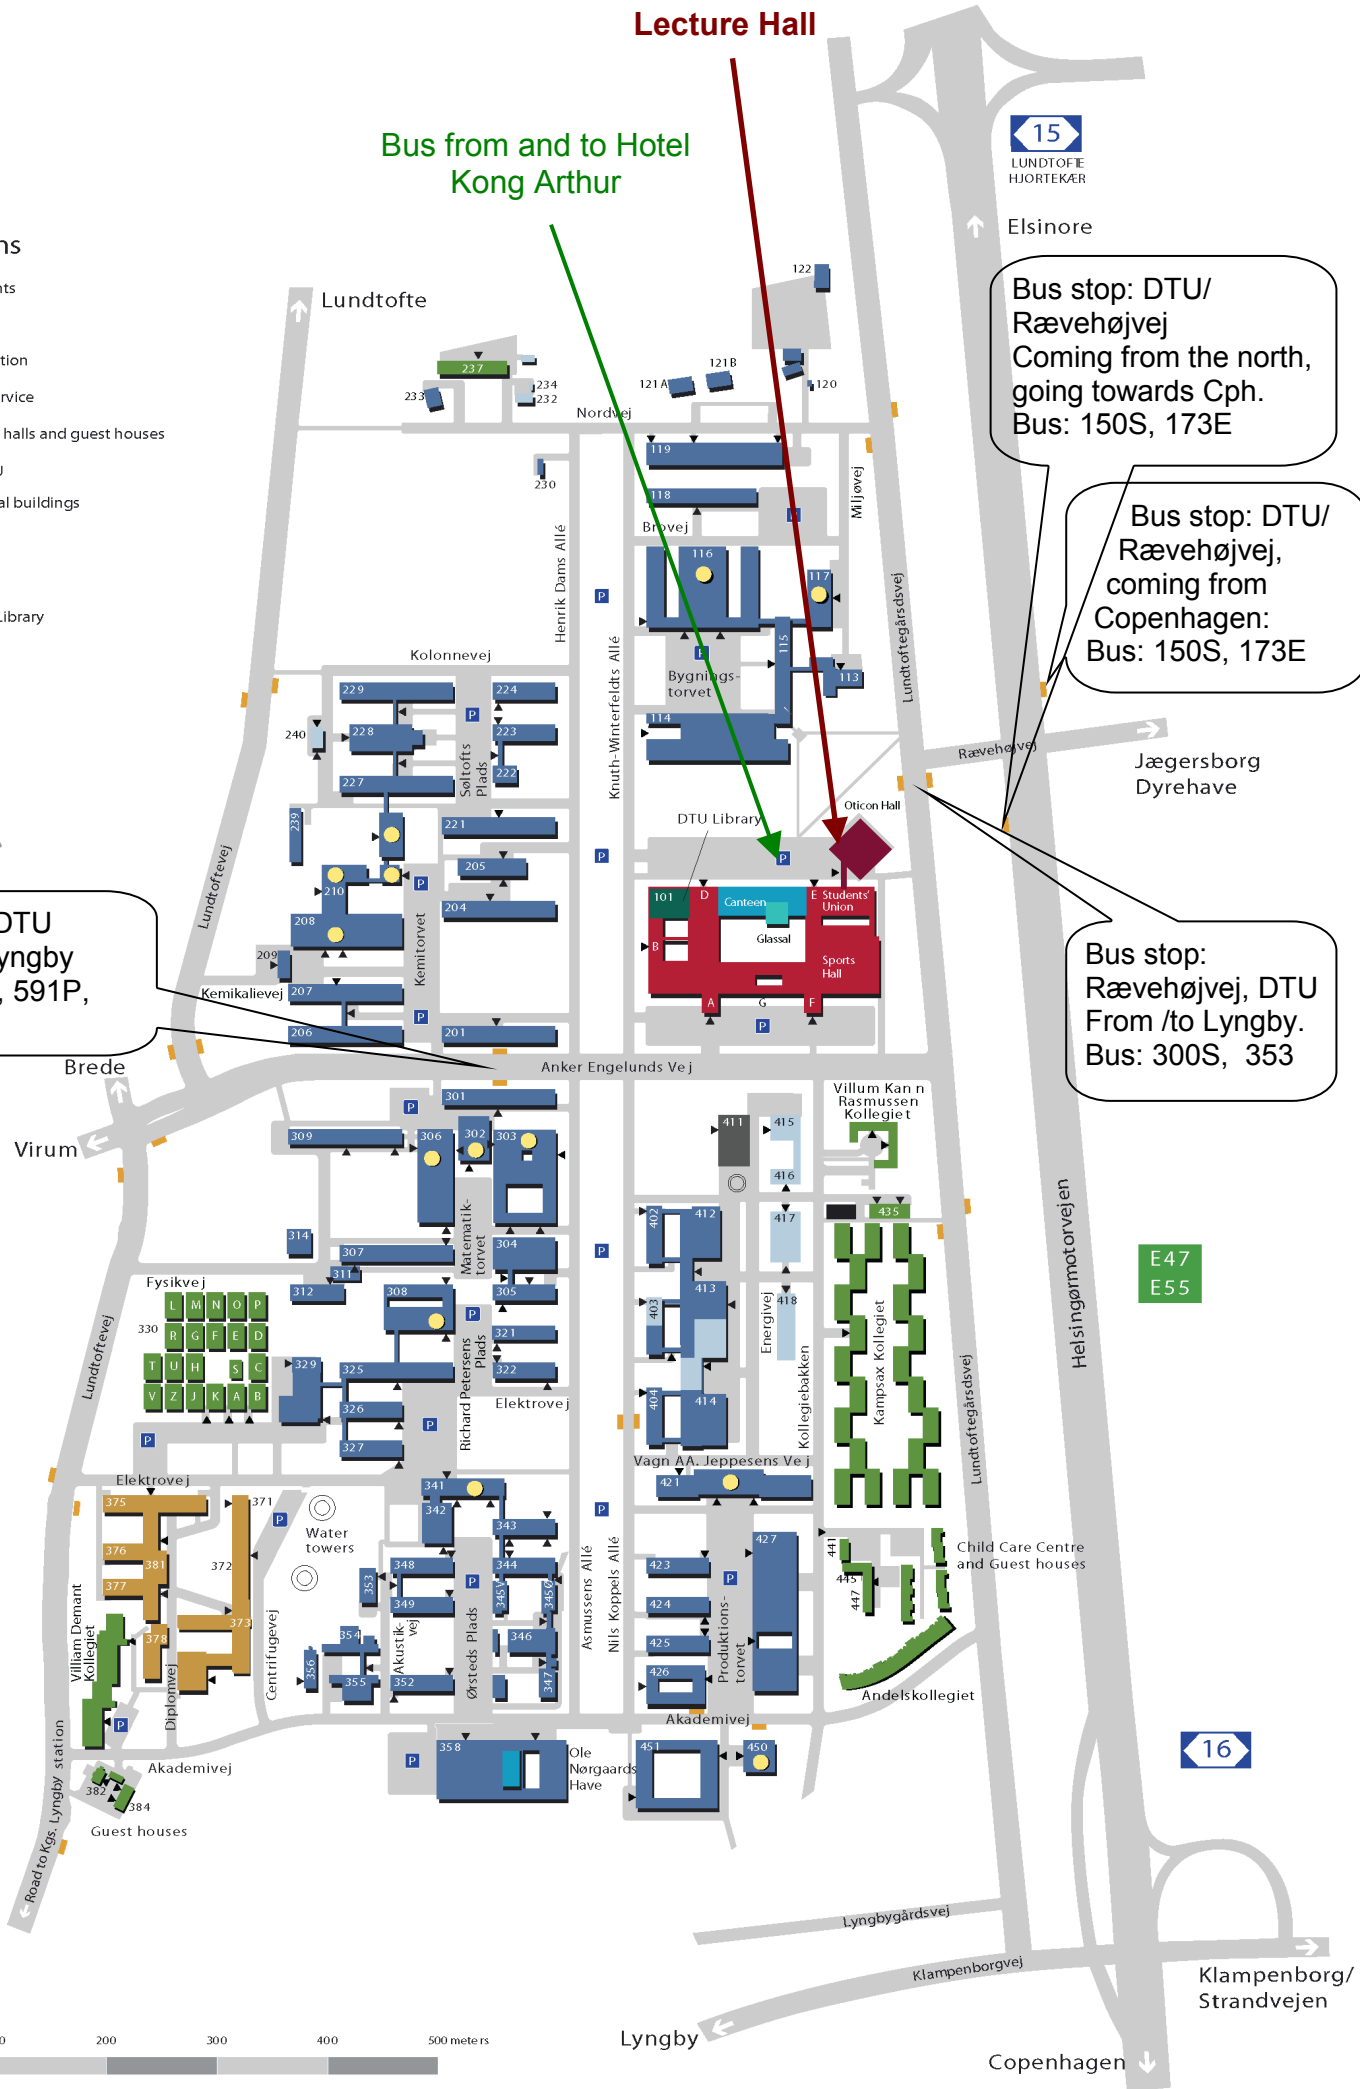

List of signs

- Departments
- Oticon Hall
- Administration
- Campus Service
- Residential halls and guest houses
- SCION, DTU
- Instructional buildings
- Bus stop
- Canteen
- University Library

Lecture Hall

Bus from and to Hotel Kong Arthur

15
LUNDTØFFE
HJØRTEKÆR

Elsinore

Bus stop: DTU/
Rævehøjvej
Coming from the north,
going towards Cph.
Bus: 150S, 173E

Bus stop: DTU/
Rævehøjvej,
coming from
Copenhagen:
Bus: 150S, 173E

Bus stop:
Rævehøjvej, DTU
From /to Lyngby.
Bus: 300S, 353

Bus stop: DTU
From /to Lyngby
Bus: 590P, 591P,
190

N

E47
E55

16

Lyngby

Copenhagen

Klampenborg/
Strandvejen